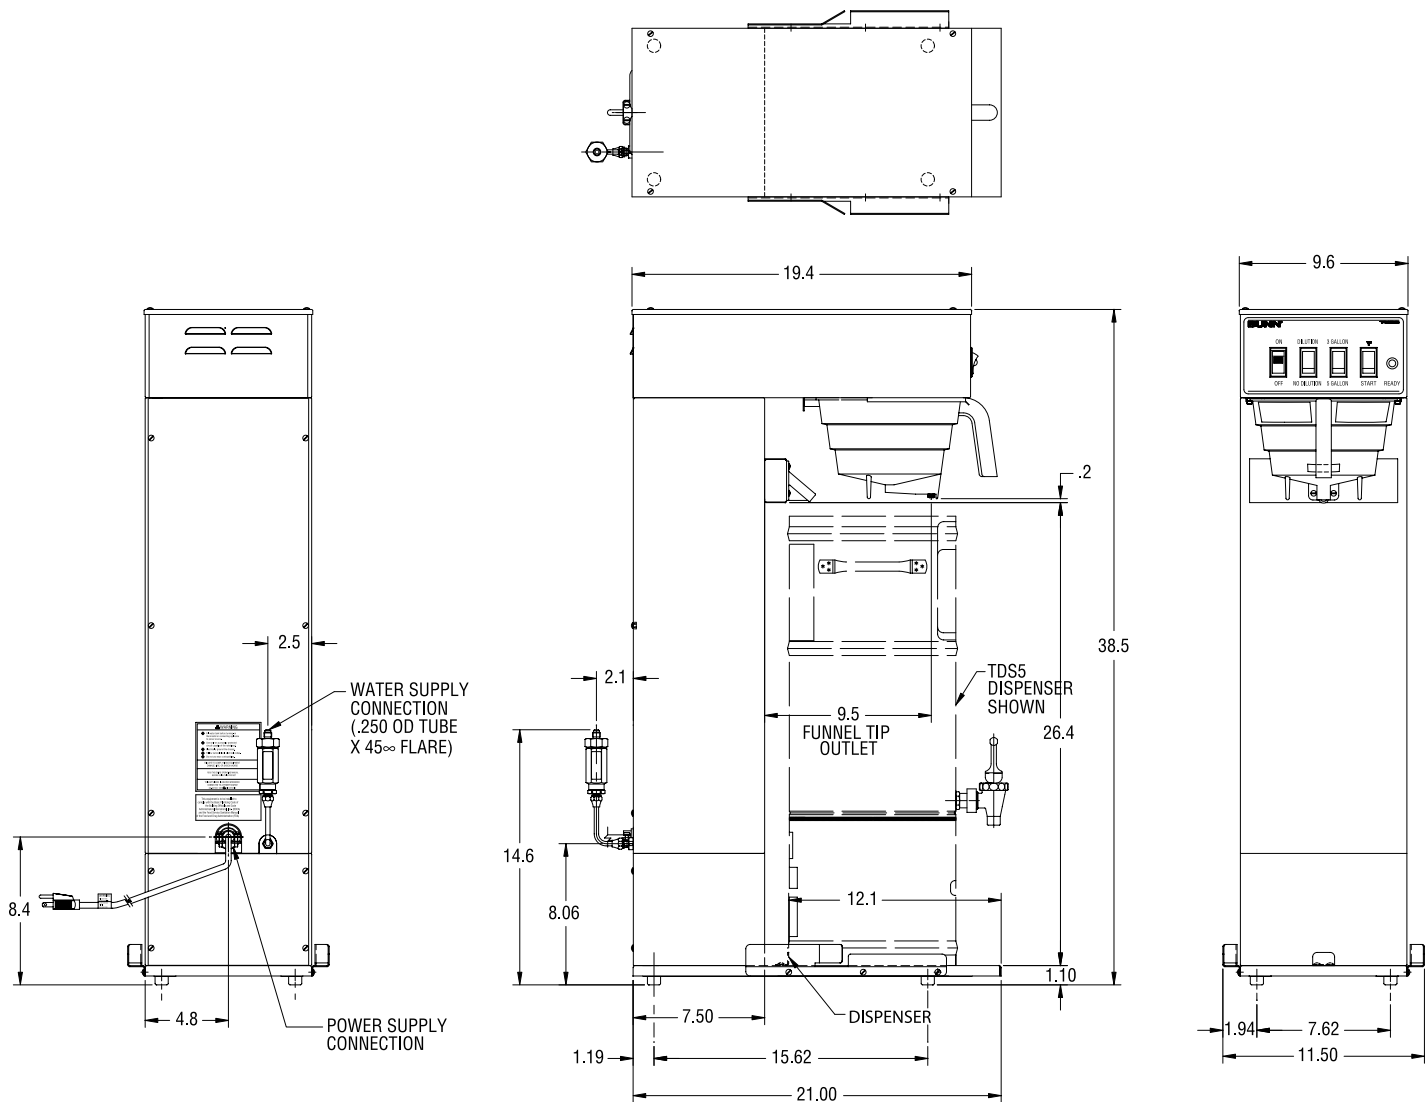

Dimensions & Specifications

Model	Product #	Volts	Amps	Tank Heater Watts	Total Watts	Brewing Capacity	Cu. Ft.	Shipping Weight	Cord Attached
TU5Q	24400.0000	120	15	1800	1800	28.5 gal./hr.	8.8 ft³	51 lbs.	Yes*

*Power cord (NEMA 5-15P) 15 Amp-120V machine only.

Electrical: Model requires 2-wires plus ground service rated at 120V, single phase, 60 Hz.

Plumbing: 20-90 psi (138-621 kPa). Machine supplied with 1/4" OD male flare fitting.

Bunn-O-Matic® Corporation - 1400 Stevenson Drive Springfield, Illinois 62703 • 800-637-8606 • 217-529-6601 • Fax 217-529-6644 • www.bunn.com

BUNN® practices continuous product research and improvement. We reserve the right to change specifications and product design without notice. Such revisions do not entitle the buyer to corresponding changes, improvements, additions or replacements for previously purchased equipment.

All dimensions shown in inches. Bunn-O-Matic Corporation owns all copyrights relating to materials in this publication. Please contact BUNN to request permission to reproduce any portion of this publication.